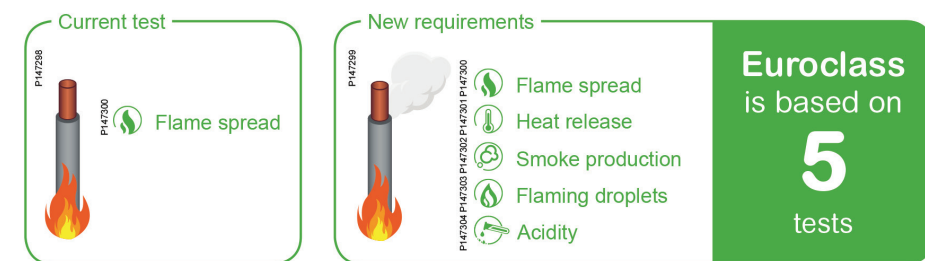

Regulation Overview

The purpose of the new regulation is to increase security for people and goods inside buildings.

New regulations for permanently installed LAN and fiber optic cables will take effect in Europe on July 1st, 2017. The purpose of these new regulations is to increase security for the occupants and people and property inside non-critical buildings.

More specifically, all LAN and fiber optic cables sold in Europe after July 1st, 2017 must comply with the EN50575 standard and new Construction Product Regulation (CPR) that defines seven fire Euroclasses levels and three additional compliance criteria.

All cables will need to be tested, classified and CE marked per the new CPR mandate. Indication of Euroclass level will be mandatory on the packaging label, a declaration of performance is compulsory for each project.

Schneider Electric has a comprehensive range of cables available to support these requirements.

Euroclass Classification

High contribution to fire propagation Low contribution to fire propagation