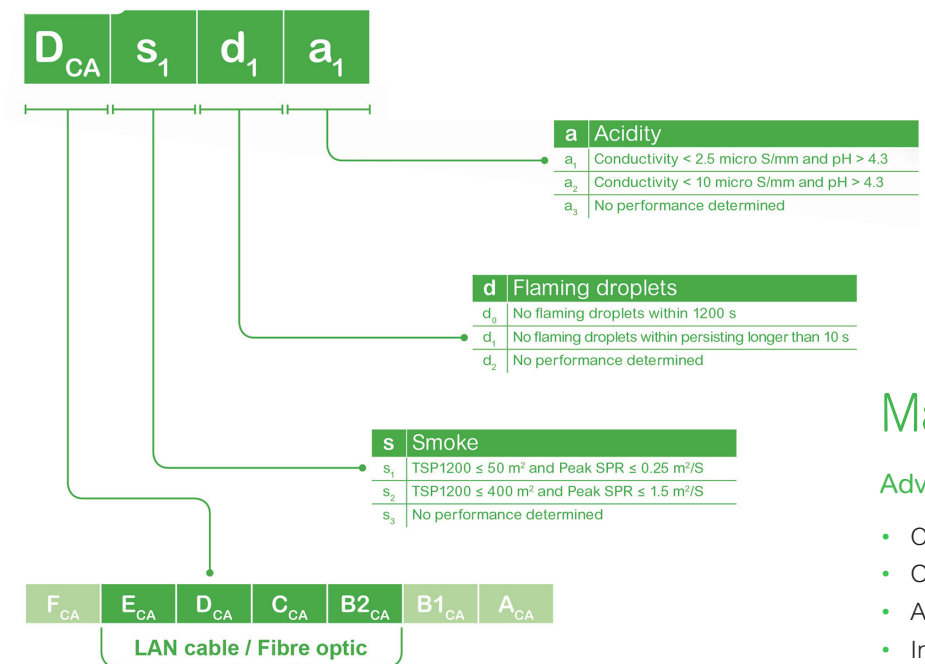

More specifically, all LAN and fiber optic cables sold in Europe after July 1st, 2017 must comply with the EN50575 standard and new Construction Product Regulation (CPR) that defines seven fire Euroclasses levels and three additional compliance criteria.

All cables will need to be tested, classified and CE marked per the new CPR mandate. Indication of Euroclass level will be mandatory on the packaging label, a declaration of performance is compulsory for each project.

Schneider Electric has a comprehensive range of cables available to support these requirements.

Euroclass Classification

High contribution to fire propagation Low contribution to fire propagation

Example