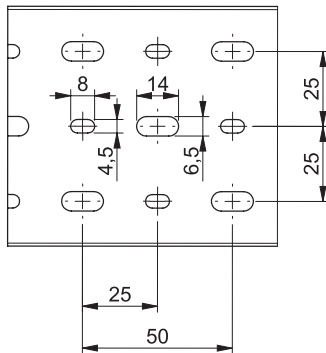

**Cable trunking SES**  
with slots and base punching

GN-A6/4 LF

**GN-A6/4 LF**

H = 30 mm  
H = 40 mm

W 25, 30, 40, 60

W 80, 100

H = 60 mm  
H = 80 mm  
H = 100 mm

W 25, 30, 40, 60

W 80, 100, 120, 150

Base punching to NF EN 50085

H (mm)	30	40	60	80	100
h1 (mm)	5	7	9	11	16