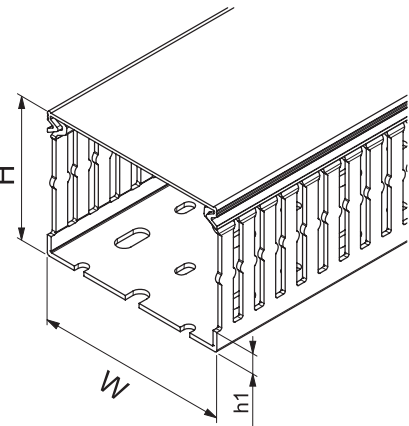

**Cable trunking SES**  
with slots and base punching

GN-A6/4 LF

**GN-A6/4 LF**

H = 30 mm  
H = 40 mm

W 25, 30, 40, 60

W 80, 100

H = 60 mm  
H = 80 mm  
H = 100 mm

W 25, 30, 40, 60

W 80, 100, 120, 150

Base punching to NF EN 50085

H (mm)	30	40	60	80	100
h1 (mm)	5	7	9	11	16