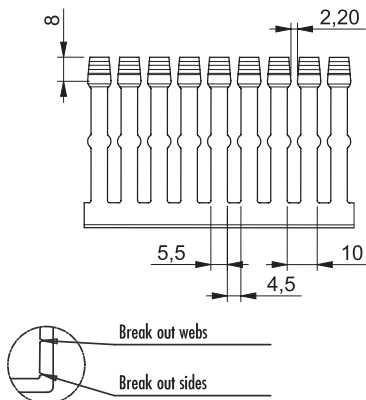

**Cable trunking SES**  
with slots and base punching

GN-A6/4 LF

**GN-A6/4 LF**

H = 30 mm  
H = 40 mm

W 25, 30, 40, 60

W 80, 100

H = 60 mm  
H = 80 mm  
H = 100 mm

W 25, 30, 40, 60

W 80, 100, 120, 150

Base punching to NF EN 50085

H (mm)	30	40	60	80	100
h1 (mm)	5	7	9	11	16