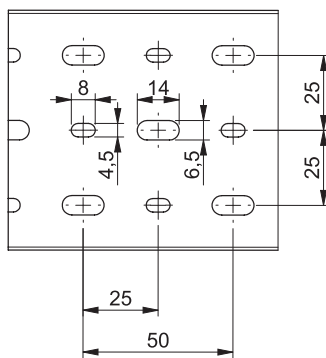

**Cable trunking SES**  
with slots and base punching

GN-A6/4 LF

**GN-A6/4 LF**

H = 30 mm  
H = 40 mm

W 25, 30, 40, 60

W 80, 100

H = 60 mm  
H = 80 mm  
H = 100 mm

W 25, 30, 40, 60

W 80, 100, 120, 150

Base punching to NF EN 50085

H (mm)	30	40	60	80	100
h1 (mm)	5	7	9	11	16