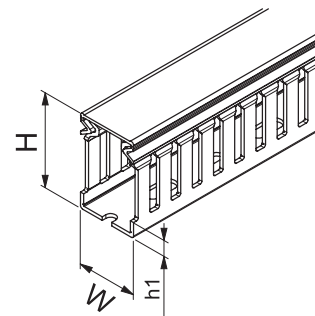

**Cable trunking SES**  
with slots and base punching

GN-A6/4 LF

**GN-A6/4 LF**

H = 30 mm  
H = 40 mm

W 25, 30, 40, 60

W 80, 100

H = 60 mm  
H = 80 mm  
H = 100 mm

W 25, 30, 40, 60

W 80, 100, 120, 150

Base punching to NF EN 50085

H (mm)	30	40	60	80	100
h1 (mm)	5	7	9	11	16