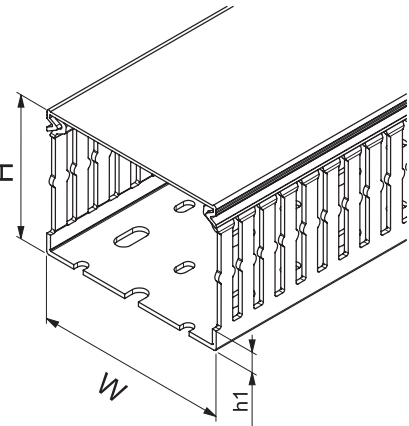

**Cable trunking SES**  
with slots and base punching

GN-A6/4 LF

**GN-A6/4 LF**

H = 30 mm  
H = 40 mm

W 25, 30, 40, 60

W 80, 100

H = 60 mm  
H = 80 mm  
H = 100 mm

W 25, 30, 40, 60

W 80, 100, 120, 150

Base punching to NF EN 50085

H (mm)	30	40	60	80	100
h1 (mm)	5	7	9	11	16