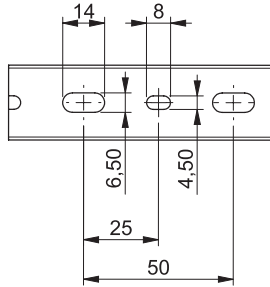

**Cable trunking SES**  
with slots and base punching

GN-A6/4 LF

**GN-A6/4 LF**

H = 30 mm  
H = 40 mm

W 25, 30, 40, 60

W 80, 100

H = 60 mm  
H = 80 mm  
H = 100 mm

W 25, 30, 40, 60

W 80, 100, 120, 150

Base punching to NF EN 50085

H (mm)	30	40	60	80	100
h1 (mm)	5	7	9	11	16