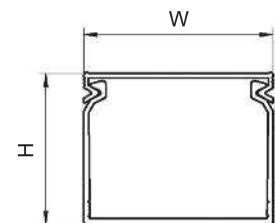

## GN-A6/4 LF

**Material:** Rigid PVC quality 9051 LF  
**Colour:** grey RAL7030  
**Operating temperatures:** -5 to +65°C  
**Density:** 1,56  
**Volume resistivity:** 10<sup>15</sup> Ω.cm  
**Dielectric strength:** 15kV/mm  
**Spécification:** V0 UL94  
 DIN 5510-2 S3, SR1, ST2  
**Standard length:** 2 meters  
**Double sided adhesive:** upon request  
**Minimum delivery:** 1 complete packing (with lids)

**Cable trunking SES**  
with slots and base punching

GN-A6/4 LF

**GN-A6/4 LF**

H = 30 mm  
H = 40 mm

W 25, 30, 40, 60

W 80, 100

H = 60 mm  
H = 80 mm  
H = 100 mm

W 25, 30, 40, 60

W 80, 100, 120, 150

Base punching to NF EN 50085

H (mm)	30	40	60	80	100
h1 (mm)	5	7	9	11	16