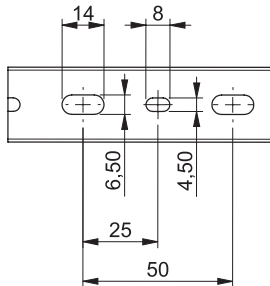

**Cable trunking SES**  
with slots and base punching

GN-A6/4 LF

**GN-A6/4 LF**

H = 30 mm  
H = 40 mm

W 25, 30, 40, 60

W 80, 100

H = 60 mm  
H = 80 mm  
H = 100 mm

W 25, 30, 40, 60

W 80, 100, 120, 150

Base punching to NF EN 50085

H (mm)	30	40	60	80	100
h1 (mm)	5	7	9	11	16