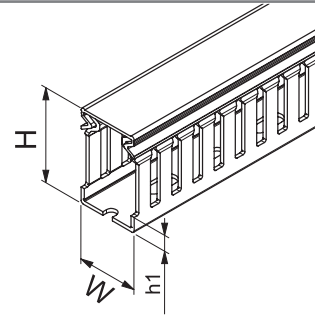

**Cable trunking SES**  
with slots and base punching

GN-A6/4 LF

**GN-A6/4 LF**

H = 30 mm  
H = 40 mm

W 25, 30, 40, 60

W 80, 100

H = 60 mm  
H = 80 mm  
H = 100 mm

W 25, 30, 40, 60

W 80, 100, 120, 150

Base punching to NF EN 50085

H (mm)	30	40	60	80	100
h1 (mm)	5	7	9	11	16