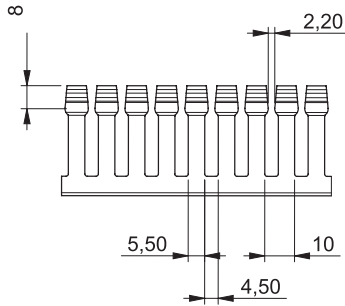

**Cable trunking SES**  
with slots and base punching

GN-A6/4 LF

**GN-A6/4 LF**

H = 30 mm  
H = 40 mm

W 25, 30, 40, 60

W 80, 100

H = 60 mm  
H = 80 mm  
H = 100 mm

W 25, 30, 40, 60

W 80, 100, 120, 150

Base punching to NF EN 50085

H (mm)	30	40	60	80	100
h1 (mm)	5	7	9	11	16