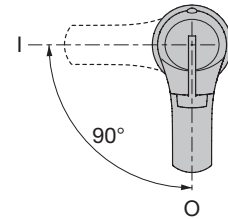

IP 55	IP 65
HZC001		
HZC061		
HZC002		
HZC062		
HZC003		
HZI001		
HZI002		
HZI003		
HZI004		

HZC001-HZC002-HZC003
HZC061-HZC062