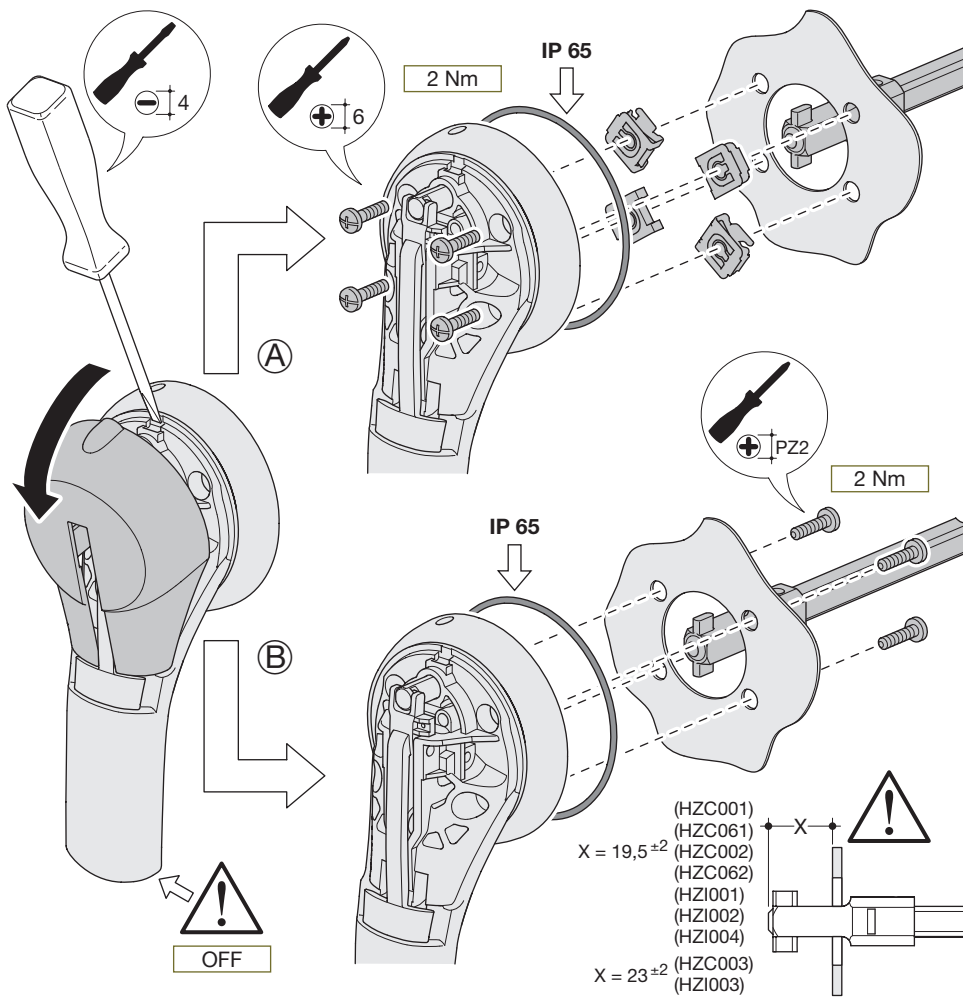

(EN) Handle for external operation

(ZH) 外部操作手柄

User instructions

说明书

HZC001, HZC061, HZC002, HZC062, HZC003, HZI001, HZI002, HZI003, HZI004

6H 5116.d

**HZC001  
HZC061  
HZI001  
HZI004**

**HZC002  
HZC062  
HZI002**

**HZC003  
HZI003**

- Ø 7
- Ø 31
- Ø 37
- 4mm
- PZ 2
- 6mm

Edition 04/14 - IS 533330-D / Recto-Verso / S blanc offset 80g/m<sup>2</sup> / Pantone Black

	IP 55	IP 65
HZC001		
HZC061		
HZC002		
HZC062		
HZC003		
HZI001		
HZI002		
HZI003		
HZI004		