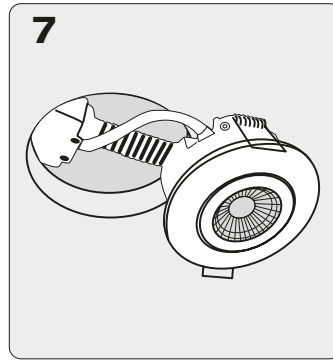

Low Profile Dim to Warm

220-240 VAC	GU5.3	8W	2000-2700 Kelvin	420 Lumen	CRI>93	DIW	Eye icon	55°	50000 L70	30°	LED
Ø83	33 mm	IP44	Wavy lines icon	x22	House icon	CE	RoHS	Hourglass icon			