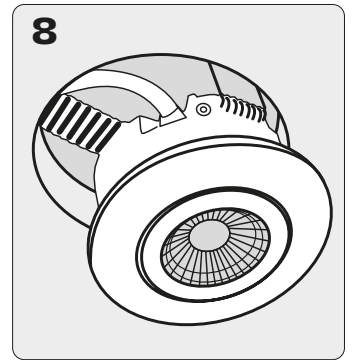

Low Profile Dim to Warm

220-240 VAC	GU5.3	8W	2000-2700 Kelvin	420 Lumen	CRI>93	DIW	Eye icon	55°	50000 L70	30°	LED
Ø83	33 mm	IP44	Wavy lines icon	x22	House icon	CE	RoHS	Hourglass icon			