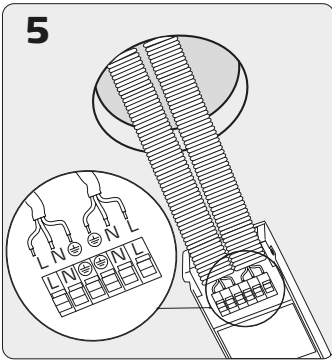

Low Profile Dim to Warm

220-240 VAC	GU5.3	8W	2000-2700 Kelvin	420 Lumen	CRI>93	DIW	Eye icon	55°	50000 L70	30°	LED
Ø83	33 mm	IP44	Wavy lines icon	x22	House icon	CE	RoHS	Hourglass icon			