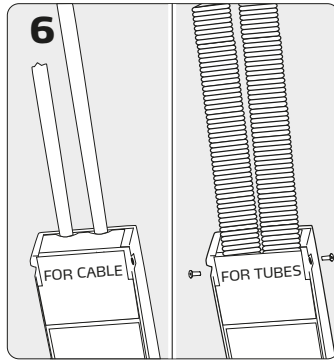

Low Profile Dim to Warm

220-240 VAC	GU5.3	8W	2000-2700 Kelvin	420 Lumen	CRI>93	DIW	Eye icon	55°	50000 L70	30°	LED
Ø83	33 mm	IP44	Wavy lines icon	x22	House icon	CE	RoHS	Hourglass icon			