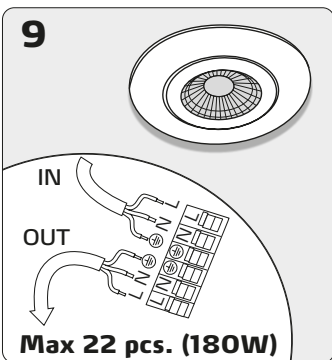

Low Profile Dim to Warm

220-240 VAC	GU5.3	8W	2000-2700 Kelvin	420 Lumen	CRI>93	DIW	Eye icon	55°	50000 L70	30°	LED
Ø83	33 mm	IP44	Wavy lines icon	x22	House icon	CE	RoHS	Hourglass icon			