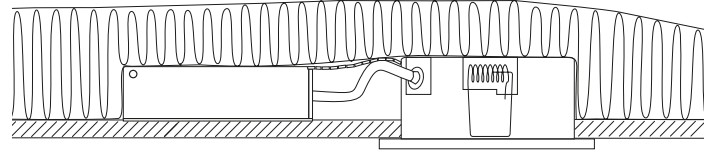

Low Profile Dim to Warm

220-240 VAC	GU5.3	8W	2000-2700 Kelvin	420 Lumen	CRI>93	DIW	Eye icon	55°	50000 L70	30°	LED
Ø83	33 mm	IP44	Wavy lines icon	x22	House icon	CE	RoHS	Hourglass icon			