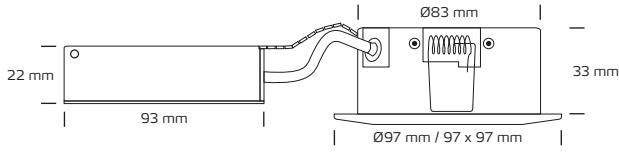

Low Profile Dim to Warm

220-240 VAC	GU5.3	8W	2000-2700 Kelvin	420 Lumen	CRI>93	DIW	Eye icon	55°	50000 L70	30°	LED
Ø83	33 mm	IP44	Wavy lines icon	x22	House icon	CE	RoHS	Hourglass icon			