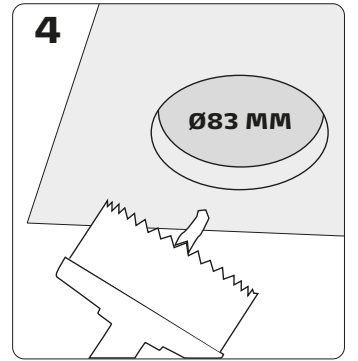

Low Profile Dim to Warm

220-240 VAC	GU5.3	8W	2000-2700 Kelvin	420 Lumen	CRI>93	DIW	Eye icon	55°	50000 L70	30°	LED
Ø83	33 mm	IP44	Wavy lines icon	x22	House icon	CE	RoHS	Hourglass icon			