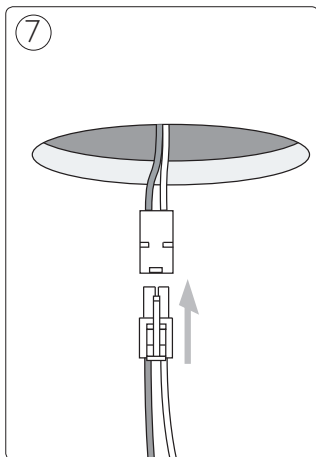

# PHILIPS

Incl.

3 x Luxeon Rebel  
Powered

Philips Lighting Contact Centre  
Int. Business Reply Service  
I.B.R.S. / C.C.R.I. Numéro 10461  
5600 VB Eindhoven  
Pays-Bas / The Netherlands

[www.philips.com/homelighting](http://www.philips.com/homelighting)  
☎ +800 7445 4775