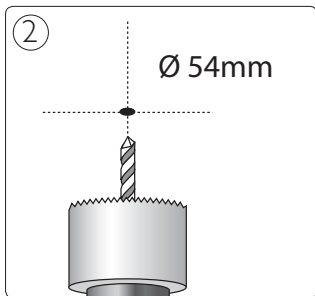

# PHILIPS

Incl.

3 x Luxeon Rebel  
Powered

Philips Lighting Contact Centre  
Int. Business Reply Service  
I.B.R.S. / C.C.R.I. Numéro 10461  
5600 VB Eindhoven  
Pays-Bas / The Netherlands

[www.philips.com/homelighting](http://www.philips.com/homelighting)  
☎ +800 7445 4775