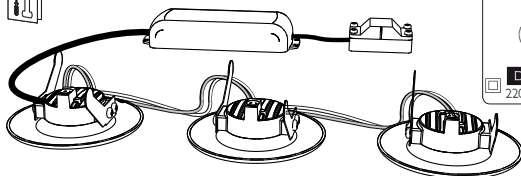

# PHILIPS

Incl.

3 x Luxeon Rebel  
Powered

Philips Lighting Contact Centre  
Int. Business Reply Service  
I.B.R.S. / C.C.R.I. Numéro 10461  
5600 VB Eindhoven  
Pays-Bas / The Netherlands

[www.philips.com/homelighting](http://www.philips.com/homelighting)  
☎ +800 7445 4775