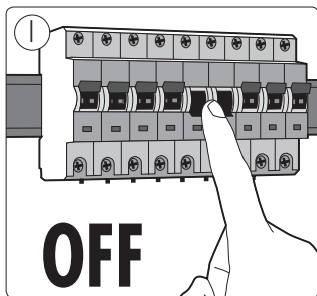

# PHILIPS

Incl.

3 x Luxeon Rebel  
Powered

Philips Lighting Contact Centre  
Int. Business Reply Service  
I.B.R.S. / C.C.R.I. Numéro 10461  
5600 VB Eindhoven  
Pays-Bas / The Netherlands

[www.philips.com/homelighting](http://www.philips.com/homelighting)  
☎ +800 7445 4775