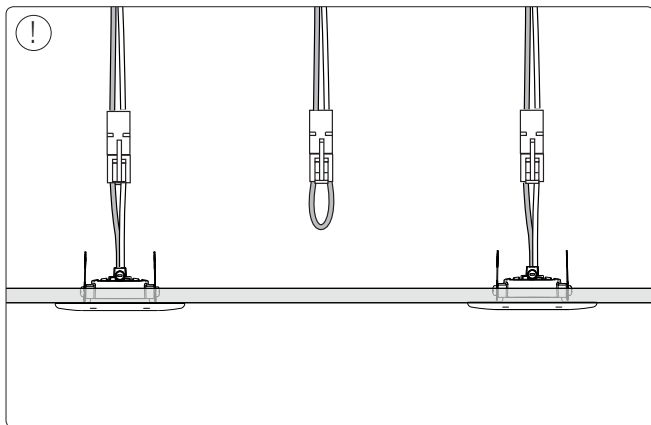

# PHILIPS

Incl.

3 x Luxeon Rebel  
Powered

Philips Lighting Contact Centre  
Int. Business Reply Service  
I.B.R.S. / C.C.R.I. Numéro 10461  
5600 VB Eindhoven  
Pays-Bas / The Netherlands

[www.philips.com/homelighting](http://www.philips.com/homelighting)  
☎ +800 7445 4775