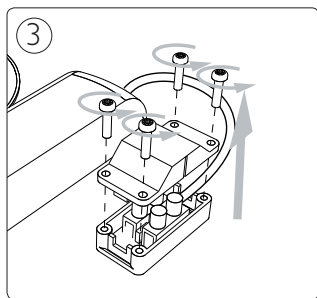

# PHILIPS

Incl.

3 x Luxeon Rebel  
Powered

Philips Lighting Contact Centre  
Int. Business Reply Service  
I.B.R.S. / C.C.R.I. Numéro 10461  
5600 VB Eindhoven  
Pays-Bas / The Netherlands

[www.philips.com/homelighting](http://www.philips.com/homelighting)  
☎ +800 7445 4775