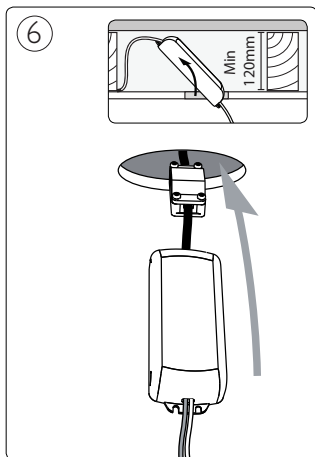

# PHILIPS

Incl.

3 x Luxeon Rebel  
Powered

Philips Lighting Contact Centre  
Int. Business Reply Service  
I.B.R.S. / C.C.R.I. Numéro 10461  
5600 VB Eindhoven  
Pays-Bas / The Netherlands

[www.philips.com/homelighting](http://www.philips.com/homelighting)  
☎ +800 7445 4775