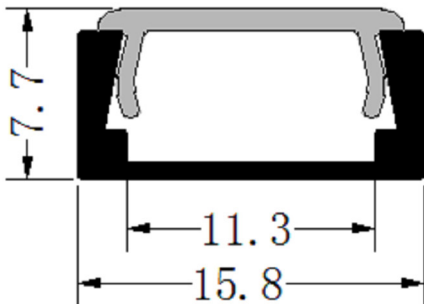

BLACK BOX

energy & life.

BlackBox profile 16x06 P

REXEL