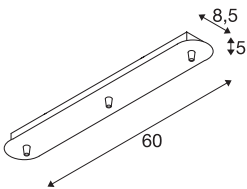

## FITU triple ceiling plate

long, white

The long FITU ceiling plate is available in various colour variants with three or five outlets, and can be combined with any FITU E27 pendants. Delivered with corresponding strain relief.

## TECHNICAL DATA

Item no.	1001819
IP Code	IP 20
Assembly	Surface
Assembly details	Ceiling
Nominal voltage	230V ~50Hz V
Safety class	I
Color	white
Length	60 cm
Width	8.5 cm
Height	5 cm
Net weight	1.065 kg
Gross weight	1.385 kg
BIG WHITE Page	473