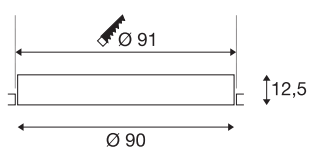

MEDO 90 DL

LED Indoor recessed ceiling light, frameless version, white, 3000/4000K

The recessed version of the MEDO series fits into every room concept seamlessly thanks to its understated design. The MEDO Frameless combines with the ceiling in a charming way. The light colour can be easily switched between 3000K and 4000K prior to installation using a switch. The integrated premium LED module provides an even lighting effect. Supplemented by two additional drivers, the TRIAC recessed variant becomes dimmable and can be integrated in DALI systems.

TECHNICAL DATA

Item no.	1001904
IP Code	IP 20
Assembly	Recessed
Assembly details	Ceiling
Secondary power / voltage	1000/1050 mA
Safety class	III
Wattage	72 W
Maximum ambient temperature	40 °C
Lumen	9550 / 10150 lm
Colour temperature	3000/4000 Kelvin
Beam angle	105 °
Color	white
CRI	90
UGR ≤	22
LXXBXX data	L70B50
Service life	25000 h
Light distribution	rotational symmetric
Light outlet	direct
Risk Group	1
Height	12.5 cm
Diameter	90 cm
Net weight	10.468 kg

Light Source

916375	
--------	---

Accessories

1002425	LED driver MEDO 600 , dimmable DALI/1-10V
1006120	LED driver , 40W 700/900/1000mA

Gross weight	15.056 kg
Shape of cut-out	round
Installation depth	21 cm
Installation diameter	91 cm
BIG WHITE Page	415