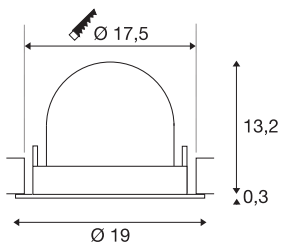

TECHNICAL DATA

Item no.	1006077
Number of different light outlets	1
Rotating or tilting	rotary bar and tiltable
Assembly	Recessed
Assembly details	Ceiling
Secondary power / voltage	1000/1050 mA
Safety class	III
Wattage	37.4 W
Lumen	3600 lm
Colour temperature	4000 Kelvin
Beam angle	40 °
Color	white
CRI	90
UGR ≤	22
LXXBXX data	L80B50
Risk Group	1
Height	13.5 cm
Diameter	19 cm
Net weight	0.85 kg
Gross weight	1 kg
Shape of cut-out	round
Installation depth	13.5 cm

Installation diameter	17.5 cm
BIG WHITE Page	57