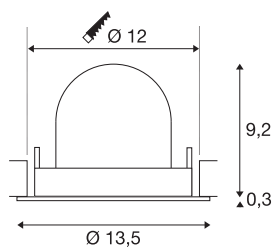

TECHNICAL DATA

Item no.	1005968
Number of different light outlets	1
Rotating or tilting	rotary bar and tiltable
Assembly	Recessed
Assembly details	Ceiling
Secondary power / voltage	500 mA
Safety class	III
Wattage	17.5 W
Lumen	1660 lm
Colour temperature	4000 Kelvin
Beam angle	20 °
Color	white
CRI	90
UGR ≤	22
LXXBXX data	L80B50
Risk Group	1
Height	9.5 cm
Diameter	13.5 cm
Net weight	0.45 kg
Gross weight	0.55 kg
Shape of cut-out	round
Installation depth	9.5 cm

Installation diameter	12 cm
BIG WHITE Page	53