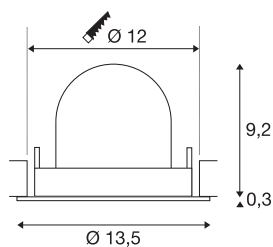

TECHNICAL DATA

Item no.	1005935
Number of different light outlets	1
Rotating or tilting	rotary bar and tiltable
Assembly	Recessed
Assembly details	Ceiling
Secondary power / voltage	500 mA
Safety class	III
Wattage	17.5 W
Lumen	1550 lm
Colour temperature	2700 Kelvin
Beam angle	40 °
Color	white
CRI	90
UGR ≤	22
LXXBXX data	L80B50
Risk Group	1
Height	9.5 cm
Diameter	13.5 cm
Net weight	0.45 kg
Gross weight	0.55 kg
Shape of cut-out	round
Installation depth	9.5 cm

Installation diameter	12 cm
BIG WHITE Page	53