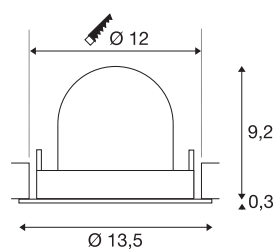

## TECHNICAL DATA

Item no.	1005936
Number of different light outlets	1
Rotating or tilting	rotary bar and tiltable
Assembly	Recessed
Assembly details	Ceiling
Secondary power / voltage	500 mA
Safety class	III
Wattage	17.5 W
Lumen	1460 lm
Colour temperature	2700 Kelvin
Beam angle	55 °
Color	white
CRI	90
UGR ≤	22
LXXBXX data	L80B50
Risk Group	1
Height	9.5 cm
Diameter	13.5 cm
Net weight	0.45 kg
Gross weight	0.55 kg
Shape of cut-out	round
Installation depth	9.5 cm

Installation diameter	12 cm
BIG WHITE Page	53