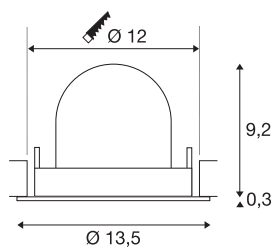

## TECHNICAL DATA

Item no.	1005926
Number of different light outlets	1
Rotating or tilting	rotary bar and tiltable
Assembly	Recessed
Assembly details	Ceiling
Secondary power / voltage	500 mA
Safety class	III
Wattage	17.5 W
Lumen	1550 lm
Colour temperature	2700 Kelvin
Beam angle	40 °
Color	black
CRI	90
UGR ≤	22
LXXBXX data	L80B50
Risk Group	1
Height	9.5 cm
Diameter	13.5 cm
Net weight	0.45 kg
Gross weight	0.55 kg
Shape of cut-out	round
Installation depth	9.5 cm

Installation diameter	12 cm
BIG WHITE Page	53