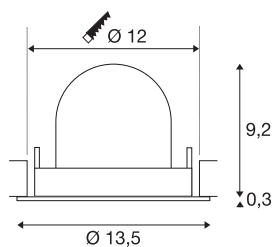

TECHNICAL DATA

Item no.	1005923
Number of different light outlets	1
Rotating or tilting	rotary bar and tiltable
Assembly	Recessed
Assembly details	Ceiling
Secondary power / voltage	500 mA
Safety class	III
Wattage	17.5 W
Lumen	1550 lm
Colour temperature	2700 Kelvin
Beam angle	20 °
Color	black
CRI	90
UGR ≤	22
LXXBXX data	L80B50
Risk Group	1
Height	9.5 cm
Diameter	13.5 cm
Net weight	0.45 kg
Gross weight	0.55 kg
Shape of cut-out	round
Installation depth	9.5 cm

Installation diameter	12 cm
BIG WHITE Page	53