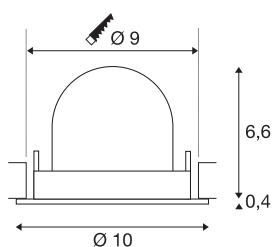

## TECHNICAL DATA

Item no.	1005918
Number of different light outlets	1
Rotating or tilting	rotary bar and tiltable
Assembly	Recessed
Assembly details	Ceiling
Secondary power / voltage	250 mA
Safety class	III
Wattage	8.6 W
Lumen	730 lm
Colour temperature	4000 Kelvin
Beam angle	55 °
Color	white
CRI	90
UGR ≤	22
LXXBXX data	L80B50
Risk Group	1
Height	7 cm
Diameter	10 cm
Net weight	0.2 kg
Gross weight	0.24 kg
Shape of cut-out	round
Installation depth	7 cm

Installation diameter	9 cm
BIG WHITE Page	51