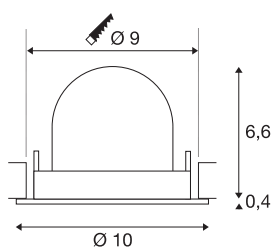

TECHNICAL DATA

Item no.	1005912
Number of different light outlets	1
Rotating or tilting	rotary bar and tiltable
Assembly	Recessed
Assembly details	Ceiling
Secondary power / voltage	250 mA
Safety class	III
Wattage	8.6 W
Lumen	730 lm
Colour temperature	4000 Kelvin
Beam angle	20 °
Color	white
CRI	90
UGR ≤	19
LXXBXX data	L80B50
Risk Group	1
Height	7 cm
Diameter	10 cm
Net weight	0.2 kg
Gross weight	0.24 kg
Shape of cut-out	round
Installation depth	7 cm

Installation diameter	9 cm
BIG WHITE Page	51