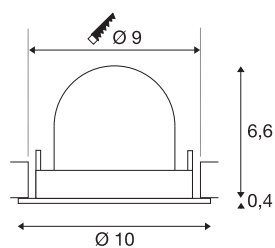

TECHNICAL DATA

Item no.	1005907
Number of different light outlets	1
Rotating or tilting	rotary bar and tiltable
Assembly	Recessed
Assembly details	Ceiling
Secondary power / voltage	250 mA
Safety class	III
Wattage	8.6 W
Lumen	790 lm
Colour temperature	4000 Kelvin
Beam angle	40 °
Color	black
CRI	90
UGR ≤	19
LXXBXX data	L80B50
Risk Group	1
Height	7 cm
Diameter	10 cm
Net weight	0.2 kg
Gross weight	0.24 kg
Shape of cut-out	round
Installation depth	7 cm

Installation diameter	9 cm
BIG WHITE Page	51