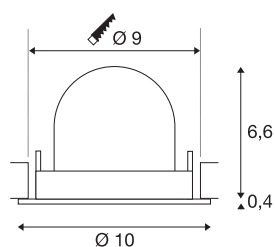

TECHNICAL DATA

Item no.	1005881
Number of different light outlets	1
Rotating or tilting	rotary bar and tiltable
Assembly	Recessed
Assembly details	Ceiling
Secondary power / voltage	250 mA
Safety class	III
Wattage	8.6 W
Lumen	690 lm
Colour temperature	2700 Kelvin
Beam angle	40 °
Color	white
CRI	90
UGR ≤	19
LXXBXX data	L80B50
Risk Group	1
Height	7 cm
Diameter	10 cm
Net weight	0.2 kg
Gross weight	0.24 kg
Shape of cut-out	round
Installation depth	7 cm

Installation diameter	9 cm
BIG WHITE Page	51