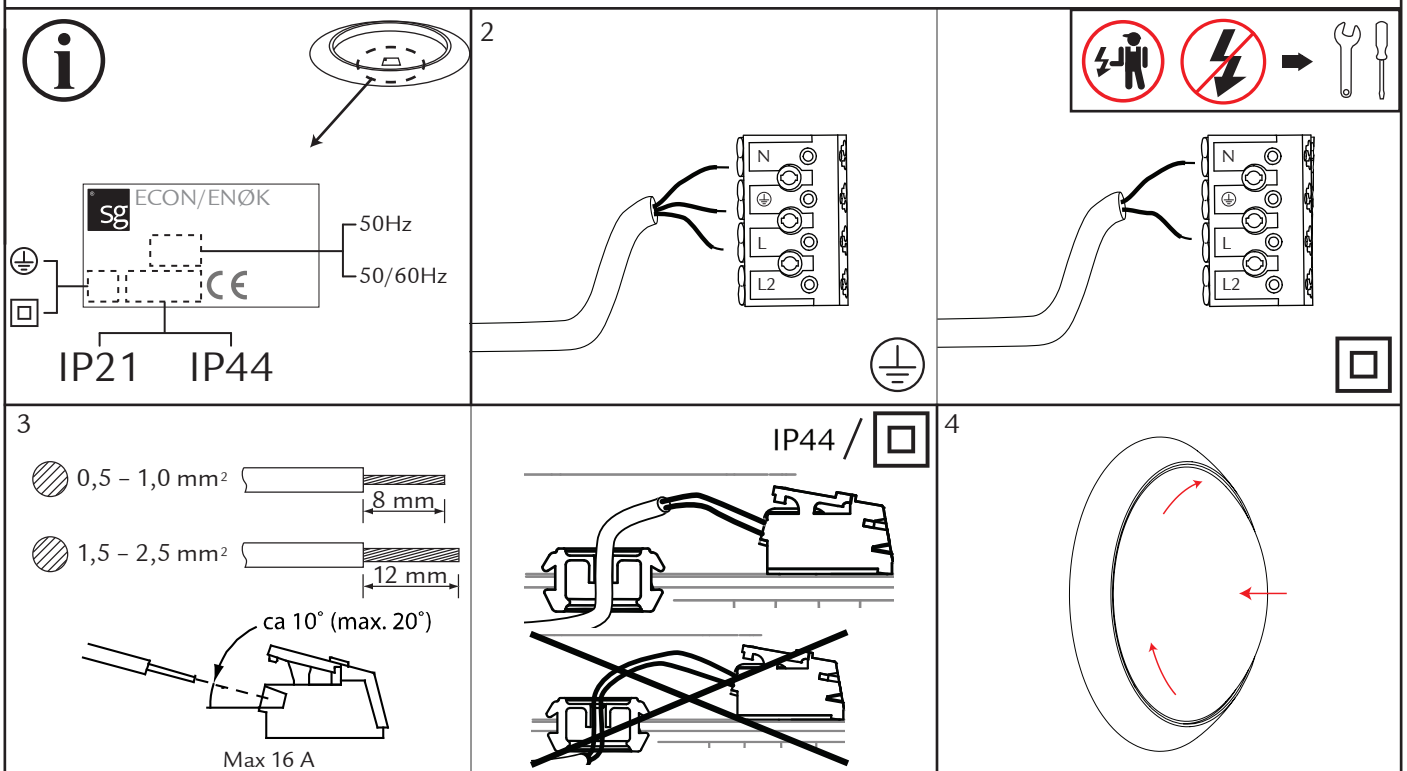

Enøk/Enok/Econ

Enøk/Econ, -Alu, -Midi, -Midi Sensor, -Midi Alu,
-Midi Alu Sensor, -Maxi, -Maxi Sensor, -Maxi Alu,
-Maxi Alu Sensor & -Pluss

230V

SG Armaturen AS
Svåbekk 15
N-4790 Lillesand
NORGE
Tel: +47 37 500 300
www.sg-as.no

SG Armaturen AB
August Barksg. 30B
SE-421 32 Västra Frölunda
SVERIGE
Tel: +46 31 81 71 10
www.sg-ab.se

SG Lighting SA/NV
Wayenborgstraat 4
B-2800 Mechelen Noord II
BELGIQUE/BELGIË
Tel: +32 (0) 15 20 72 71
www.sglighting.net

SG Lighting SA/NV
Parc de l'Arboretum
73 rue de Saint Mandrier
83140 Six Fours Les Plages
FRANCE
Tel: +33 04 94 93 00 00
www.sglighting.net

SG Leuchten GmbH
Nordstrasse 53
D-59399 Olfen
DEUTSCHLAND
Tel: 0152-57000500
www.sg-leuchten.de

Rev. 26.08.2013