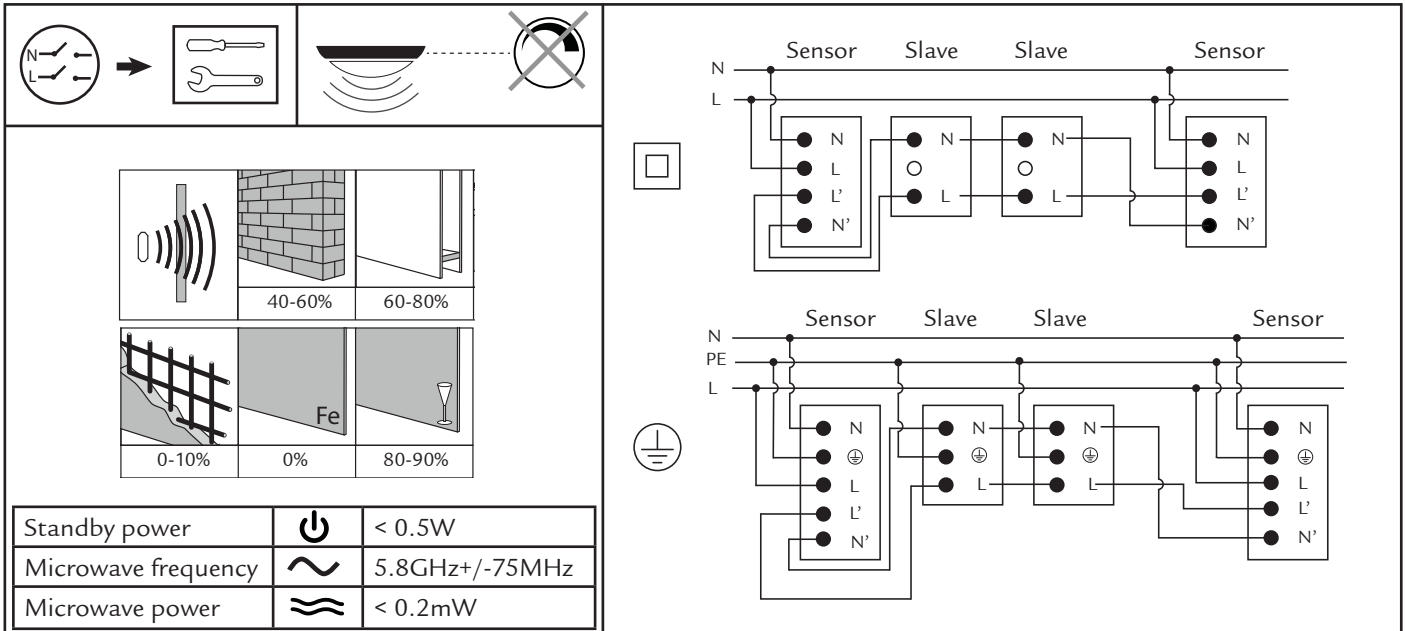

Rev. 26.08.2013

HC009S sensor

230V, 50Hz

Standby power		< 0.5W
Microwave frequency		5.8GHz+/-75MHz
Microwave power		< 0.2mW

Light Level Settings

	1	2	3	
I	●	●	●	100%
II	○	●	●	75%
III	●	○	●	50%
IV	●	●	○	25%
V	○	○	○	10%