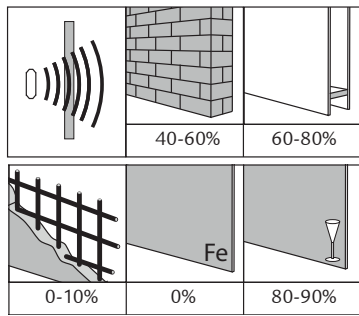

Rev. 26.08.2013

HC009S sensor

230V, 50Hz

Standby power		< 0.5W
Microwave frequency		5.8GHz+/-75MHz
Microwave power		< 0.2mW

Light Level Settings

	1	2	3	
I	●	●	●	100%
II	○	●	●	75%
III	●	○	●	50%
IV	●	●	○	25%
V	○	○	○	10%