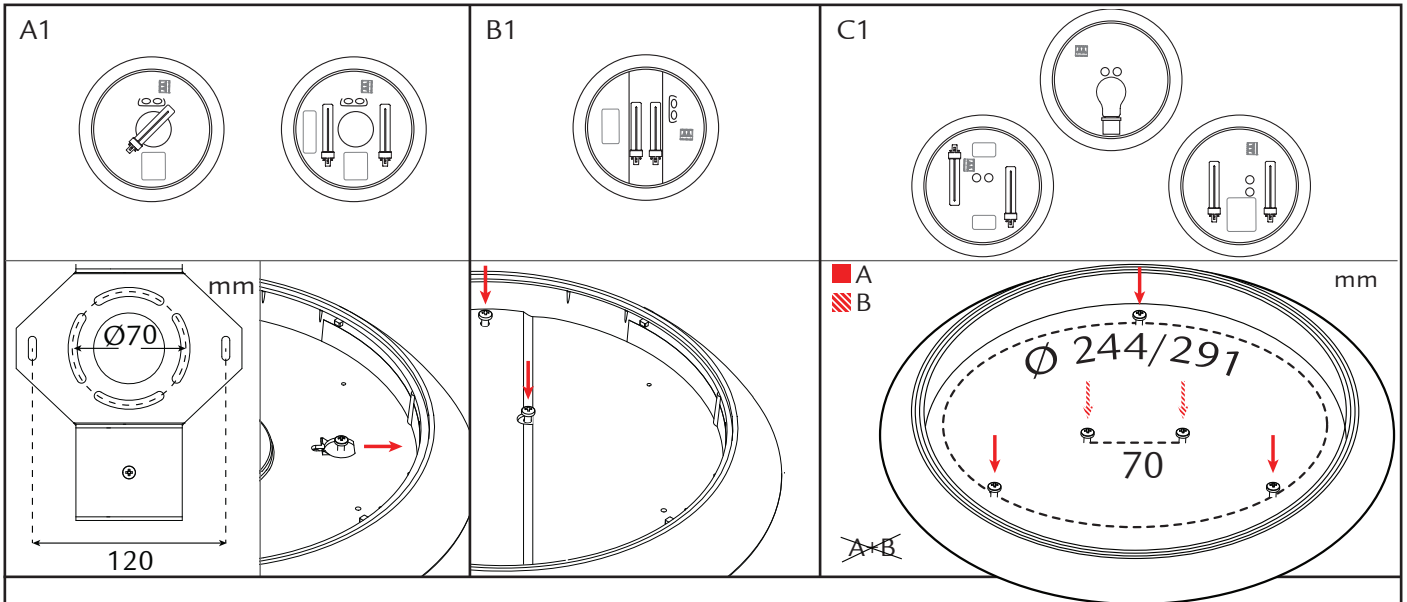

Enøk/Enok/Econ

Enøk/Econ, -Alu, -Midi, -Midi Sensor, -Midi Alu,
-Midi Alu Sensor, -Maxi, -Maxi Sensor, -Maxi Alu,
-Maxi Alu Sensor & -Pluss

230V

SG Armaturen AS
Svåbekk 15
N-4790 Lillesand
NORGE
Tel: +47 37 500 300
www.sg-as.no

SG Armaturen AB
August Barksg. 30B
SE-421 32 Västra Frölunda
SVERIGE
Tel: +46 31 81 71 10
www.sg-ab.se

SG Lighting SA/NV
Wayenborgstraat 4
B-2800 Mechelen Noord II
BELGIQUE/BELGIË
Tel: +32 (0) 15 20 72 71
www.sglighting.net

SG Lighting SA/NV
Parc de l'Arboretum
73 rue de Saint Mandrier
83140 Six Fours Les Plages
FRANCE
Tel: +33 04 94 93 00 00
www.sglighting.net

SG Leuchten GmbH
Nordstrasse 53
D-59399 Olfen
DEUTSCHLAND
Tel: 0152-57000500
www.sg-leuchten.de

Rev. 26.08.2013