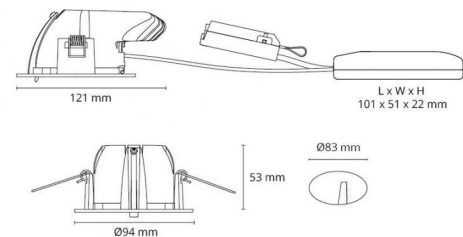

Junistar Exclusive In/Outdoor Brushed steel 780lm 4000K Ra 98 Trailing edge dimming

Article code: **903402**
EAN: 7021989034025

Electrical

Wattage: 9W
System wattage: 10.9W
Voltage: 230V

Light technic

Type of light source: LED (not exchangeable)
Light source included: Yes
Luminous flux: 780lm
Efficacy: 72 lm/W
Colour temperature: 4000K
Colour rendering (CRI): Ra 98
MacAdams factor: SDCM: 2
Lifetime: L90/B10>50,000
Lifetime: L80/B20>100,000
Light distribution: Direct
Optic: Reflector
Beam angle: 42°

Control/Dimming

Type: Trailing edge dimming

Protection

Luminaire class: Class II SELV

Materials and finish

Housing: Aluminium
Colour: Brushed steel
Optics: Tempered glass

Mounting/Connection

Mounting: Recessed, Indoor / Outdoor
Plug: Screwless terminal block
Max. luminaires per circuit breaker: B10: 77, B16: 123, C10: 77, C16: 123

Dimensions (mm)

Length (L): 121
Width (W): 94
Height (H): 55
Cut-out: 83
Ceiling void depth: 53
Distance to flammable materials: 10mm
Weight (brutto/netto): 0.38 / 0.38

Packaging

Packing dimensions: 130 x 115 x 95