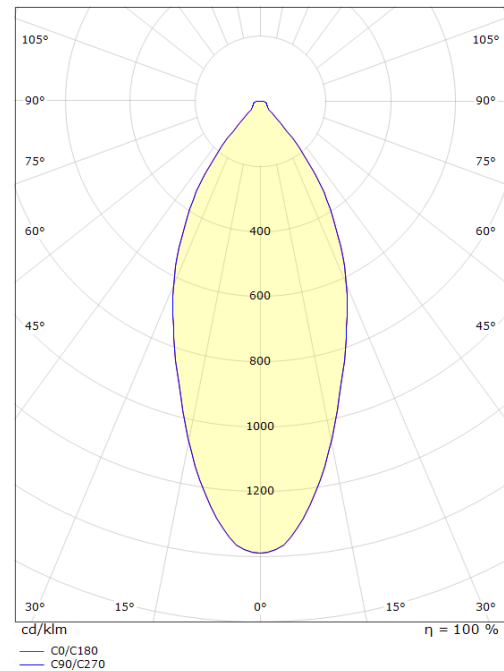

Dimensions (mm)

Length (L): 121
Width (W): 94
Height (H): 55
Cut-out: 83
Ceiling void depth: 53
Distance to flammable materials: 10mm
Weight (brutto/netto): 0.38 / 0.38

Packaging

Packing dimensions: 130 x 115 x 95