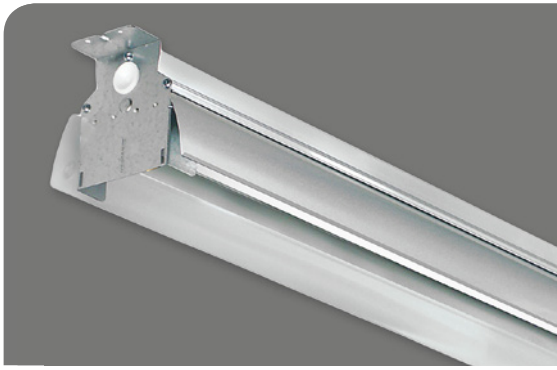

VALONJAKO JA ASENNUSKORKEUS