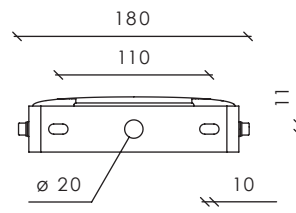

Micro martin floodlight with fins

Max.wind load area, SCd, m²: 0,029

Other colors available on request

Technical information

V	220 - 240	1-10V; DALI; Midnight dimming
Hz	50 - 60	Chromaticity tolerance (initial MacAdam): 5
W	5 - 75 5 - 50 ⁽¹⁾	Warranty 5 years 100 000 h (L95B10C10) at Ta = 25 °C
lm	470 - 8875 470 - 6447 ⁽¹⁾	
lm/W	90 - 132	<i>Surge protection:</i> 6kV / separate built-in 10 kV
K	3000 / 4000	<i>Body:</i> Die-cast aluminum
°C	-40 to +50	
CRI	>70 / >80 ⁽²⁾	