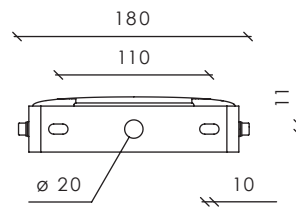

Micro martin floodlight tool-less smooth

Max.wind load area, SCd, m²: 0,029

Other colors available on request

Accessories

Citintelly Segment controller

Segment Controller receives commands from Citintelly server via GSM and transmits tasks to Luminaire Controller via radio frequency communication.