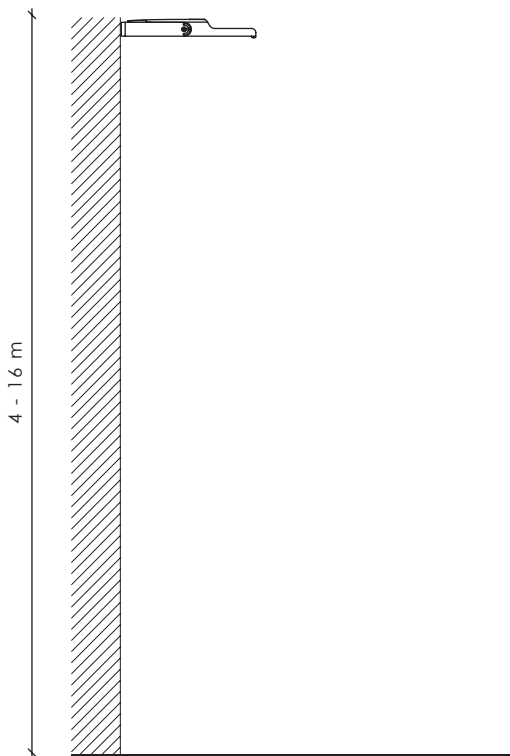

Model name principles

Micro martin floodlight tool-less

Max.wind load area, SCd, m²: 0,029

Other colors available on request

Micro martin floodlight smooth

Max.wind load area, SCd, m²: 0,029

Other colors available on request

Micro martin floodlight tool-less smooth

Max.wind load area, SCd, m²: 0,029

Other colors available on request

Accessories

Citintelly Segment controller

Segment Controller receives commands from Citintelly server via GSM and transmits tasks to Luminaire Controller via radio frequency communication.