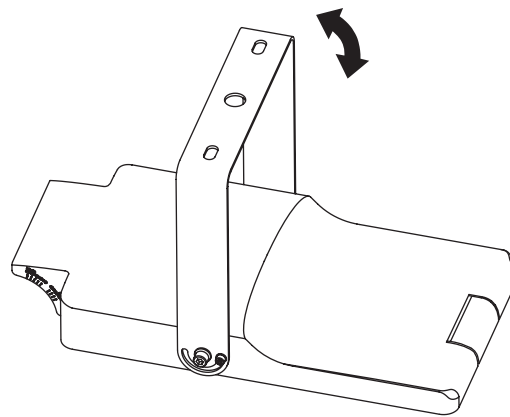

Model name principles

Micro martin floodlight tool-less

Max.wind load area, SCd, m²: 0,029

Other colors available on request

Micro martin floodlight smooth

Max.wind load area, SCd, m²: 0,029

Other colors available on request

Micro martin floodlight tool-less smooth

Max.wind load area, SCd, m²: 0,029

Other colors available on request

Accessories

Citintelly Segment controller

Segment Controller receives commands from Citintelly server via GSM and transmits tasks to Luminaire Controller via radio frequency communication.