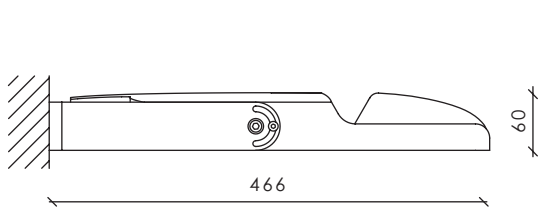

Micro martin floodlight with fins

Max.wind load area, SCd, m²: 0,029

Other colors available on request

Technical information

V	220 - 240	1-10V; DALI; Midnight dimming
Hz	50 - 60	Chromaticity tolerance (initial MacAdam): 5
W	5 - 75 5 - 50 ⁽¹⁾	Warranty 5 years 100 000 h (L95B10C10) at Ta = 25 °C
lm	470 - 8875 470 - 6447 ⁽¹⁾	
lm/W	90 - 132	<i>Surge protection:</i> 6kV / separate built-in 10 kV
K	3000 / 4000	<i>Body:</i> Die-cast aluminum
°C	-40 to +50	
CRI	>70 / >80 ⁽²⁾	