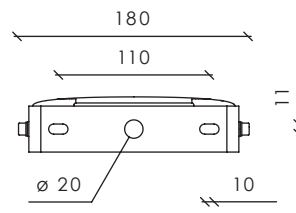

Max.wind load area, SCd, m²: 0,029

Other colors available on request