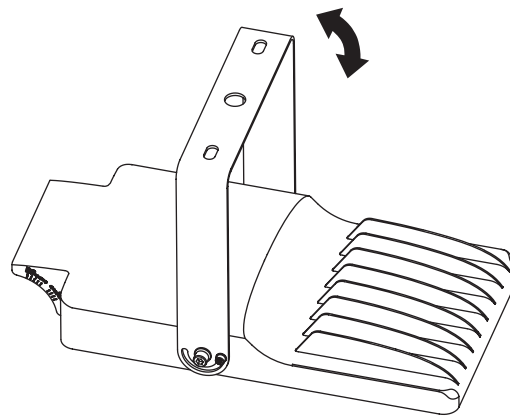

vizulo

Micro Martin

FLOOD

Micro martin floodlight

with fins

smooth

tool-less

tool-less
smooth

Micro martin floodlight with fins

Max.wind load area, SCd, m²: 0,029

Other colors available on request

Technical information

V	220 - 240	1-10V; DALI; Midnight dimming
Hz	50 - 60	Chromaticity tolerance (initial MacAdam): 5
W	5 - 75 5 - 50 ⁽¹⁾	Warranty 5 years 100 000 h (L95B10C10) at Ta = 25 °C
lm	470 - 8875 470 - 6447 ⁽¹⁾	
lm/W	90 - 132	<i>Surge protection:</i> 6kV / separate built-in 10 kV
K	3000 / 4000	<i>Body:</i> Die-cast aluminum
°C	-40 to +50	
CRI	>70 / >80 ⁽²⁾	