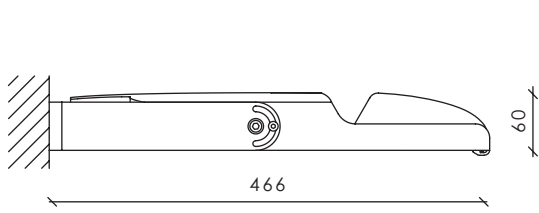

Model name principles

Micro martin floodlight tool-less

Max.wind load area, SCd, m²: 0,029

Other colors available on request

Micro martin floodlight smooth

Max.wind load area, SCd, m²: 0,029

Other colors available on request