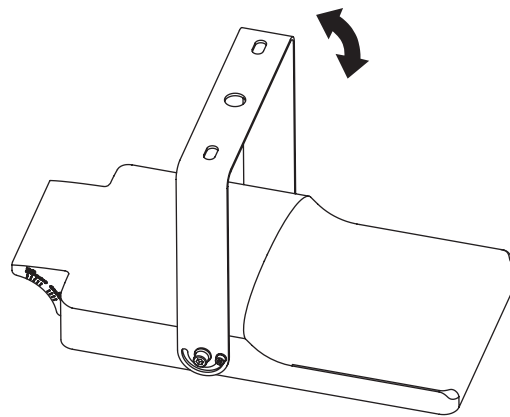

Model name principles

Micro martin floodlight tool-less

Max.wind load area, SCd, m²: 0,029

Other colors available on request

Micro martin floodlight smooth

Max.wind load area, SCd, m²: 0,029

Other colors available on request

Micro martin floodlight tool-less smooth

Max.wind load area, SCd, m²: 0,029

Other colors available on request

Accessories

Citintelly Segment controller

Segment Controller receives commands from Citintelly server via GSM and transmits tasks to Luminaire Controller via radio frequency communication.