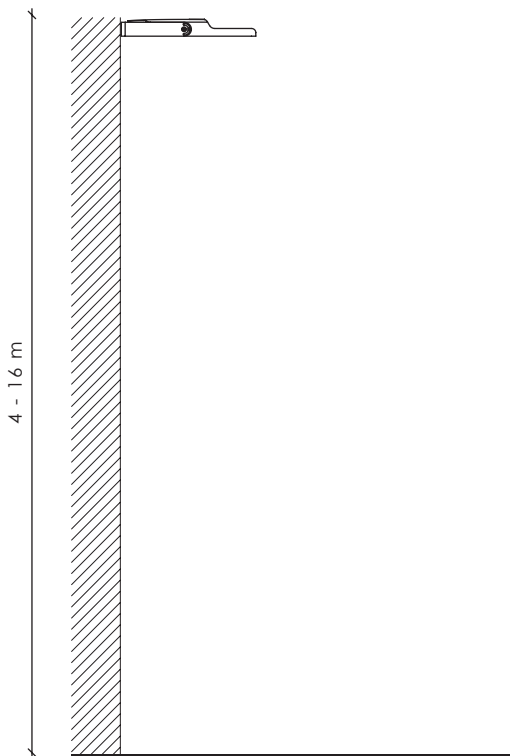

Model name principles

Micro martin floodlight tool-less

Max.wind load area, SCd, m²: 0,029

Other colors available on request

Micro martin floodlight smooth

Max.wind load area, SCd, m²: 0,029

Other colors available on request

Micro martin floodlight tool-less smooth

Max.wind load area, SCd, m²: 0,029

Other colors available on request

Accessories

Citintelly Segment controller

Segment Controller receives commands from Citintelly server via GSM and transmits tasks to Luminaire Controller via radio frequency communication.