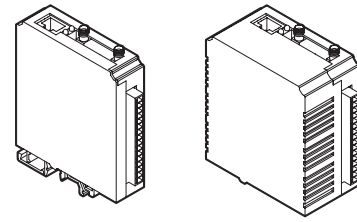

Accessories

Citintelly Segment controller

Segment Controller receives commands from Citintelly server via GSM and transmits tasks to Luminaire Controller via radio frequency communication.

Art. 70010004