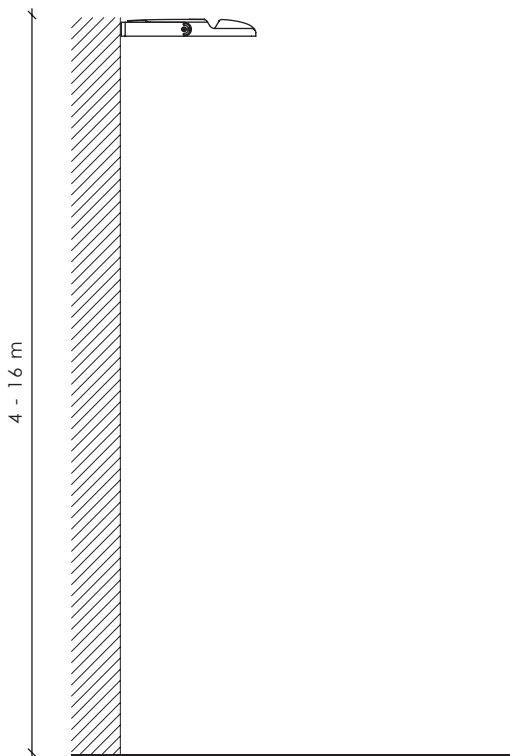

Micro martin floodlight with fins

Max.wind load area, SCd, m²: 0,029

Other colors available on request

Technical information

V	220 - 240	1-10V; DALI; Midnight dimming
Hz	50 - 60	Chromaticity tolerance (initial MacAdam): 5
W	5 - 75 5 - 50 ⁽¹⁾	Warranty 5 years 100 000 h (L95B10C10) at Ta = 25 °C
lm	470 - 8875 470 - 6447 ⁽¹⁾	
lm/W	90 - 132	<i>Surge protection:</i> 6kV / separate built-in 10 kV
K	3000 / 4000	<i>Body:</i> Die-cast aluminum
°C	-40 to +50	
CRI	>70 / >80 ⁽²⁾	