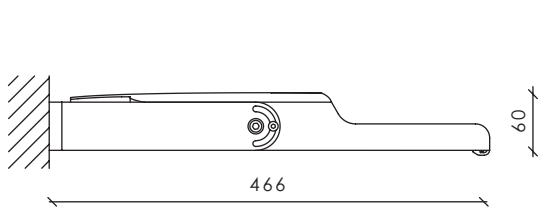

Model name principles

Micro martin floodlight tool-less

Max.wind load area, SCd, m²: 0,029

Other colors available on request

Micro martin floodlight smooth

Max.wind load area, SCd, m²: 0,029

Other colors available on request

Micro martin floodlight tool-less smooth

Max.wind load area, SCd, m²: 0,029

Other colors available on request

Accessories

Citintelly Segment controller

Segment Controller receives commands from Citintelly server via GSM and transmits tasks to Luminaire Controller via radio frequency communication.