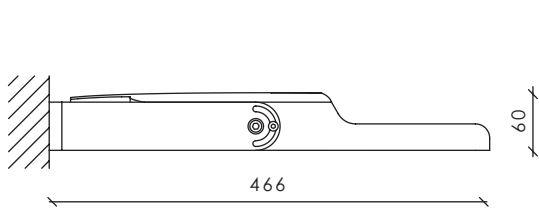

Model name principles

Micro martin floodlight tool-less

Max.wind load area, SCd, m²: 0,029

Other colors available on request

Micro martin floodlight smooth

Max.wind load area, SCd, m²: 0,029

Other colors available on request

Micro martin floodlight tool-less smooth

Max.wind load area, SCd, m²: 0,029

Other colors available on request

Accessories

Citintelly Segment controller

Segment Controller receives commands from Citintelly server via GSM and transmits tasks to Luminaire Controller via radio frequency communication.