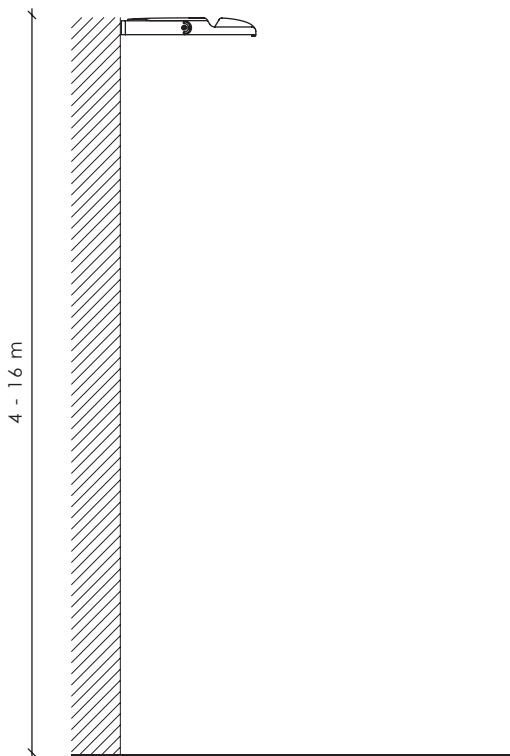

Model name principles

Micro martin floodlight tool-less

Max.wind load area, SCd, m²: 0,029

Other colors available on request

Micro martin floodlight smooth

Max.wind load area, SCd, m²: 0,029

Other colors available on request

Micro martin floodlight tool-less smooth

Max.wind load area, SCd, m²: 0,029

Other colors available on request

Accessories

Citintelly Segment controller

Segment Controller receives commands from Citintelly server via GSM and transmits tasks to Luminaire Controller via radio frequency communication.