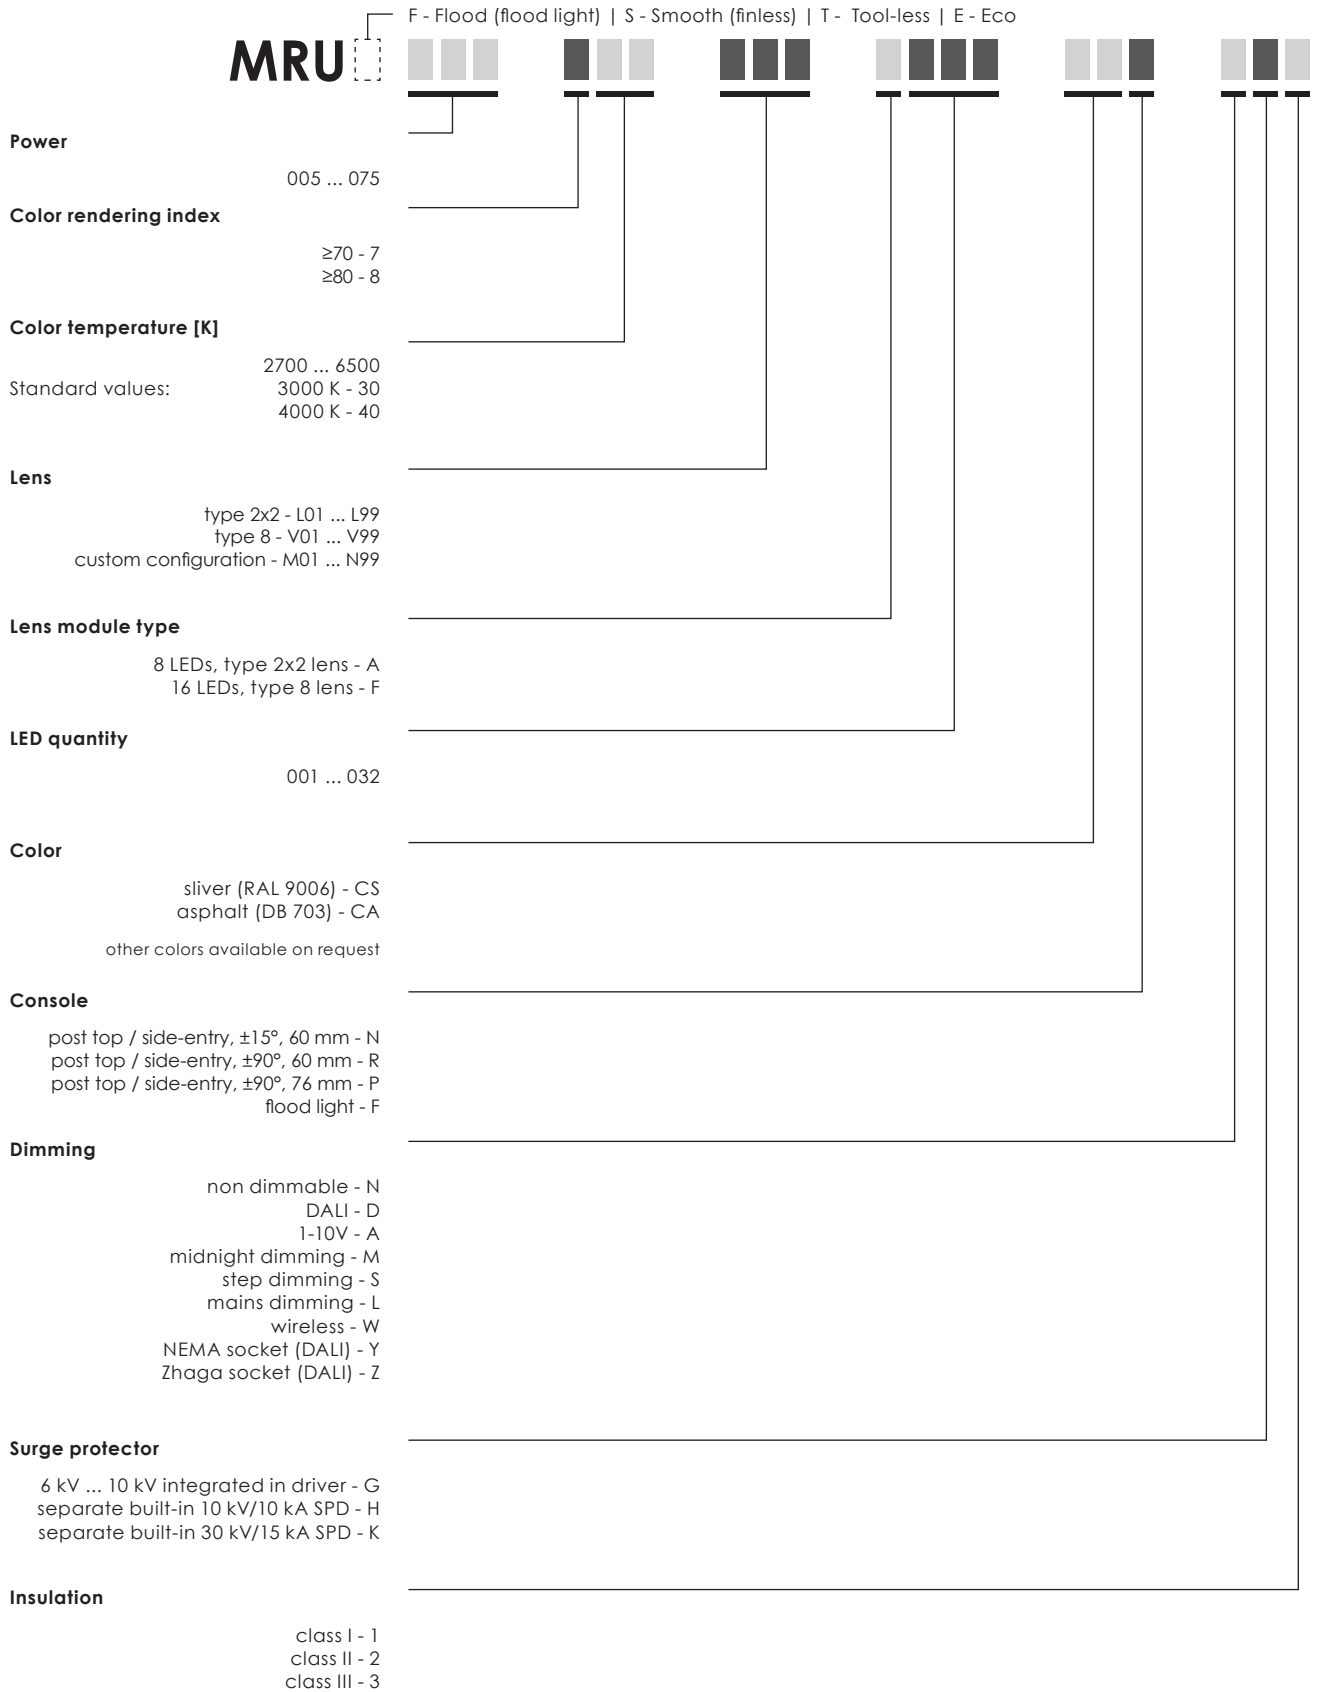

Micro martin floodlight with fins

Max.wind load area, SCd, m²: 0,029

Other colors available on request

Technical information

V	220 - 240	1-10V; DALI; Midnight dimming
Hz	50 - 60	Chromaticity tolerance (initial MacAdam): 5
W	5 - 75 5 - 50 ⁽¹⁾	Warranty 5 years 100 000 h (L95B10C10) at Ta = 25 °C
lm	470 - 8875 470 - 6447 ⁽¹⁾	
lm/W	90 - 132	<i>Surge protection:</i> 6kV / separate built-in 10 kV
K	3000 / 4000	<i>Body:</i> Die-cast aluminum
°C	-40 to +50	
CRI	>70 / >80 ⁽²⁾	

Model name principles

Micro martin floodlight tool-less

Max.wind load area, SCd, m²: 0,029

Other colors available on request

Micro martin floodlight smooth

Max.wind load area, SCd, m²: 0,029

Other colors available on request