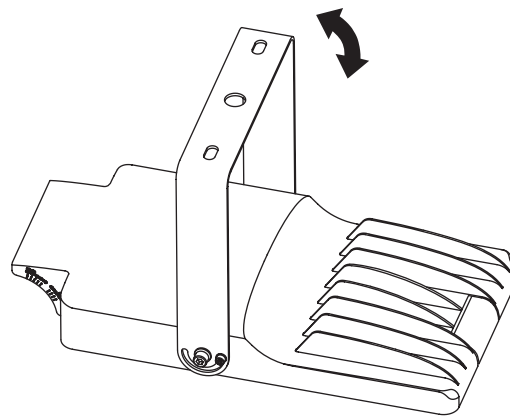

Model name principles

Micro martin floodlight tool-less

Max.wind load area, SCd, m²: 0,029

Other colors available on request

Micro martin floodlight smooth

Max.wind load area, SCd, m²: 0,029

Other colors available on request

Micro martin floodlight tool-less smooth

Max.wind load area, SCd, m²: 0,029

Other colors available on request

Accessories

Citintelly Segment controller

Segment Controller receives commands from Citintelly server via GSM and transmits tasks to Luminaire Controller via radio frequency communication.