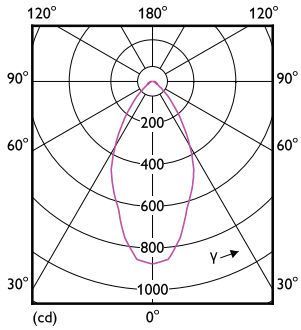

CorePro LEDspot MV

Valonjakotiedot

Light Distribution Diagram - Corepro LEDspot 670lm GU10 830 60D