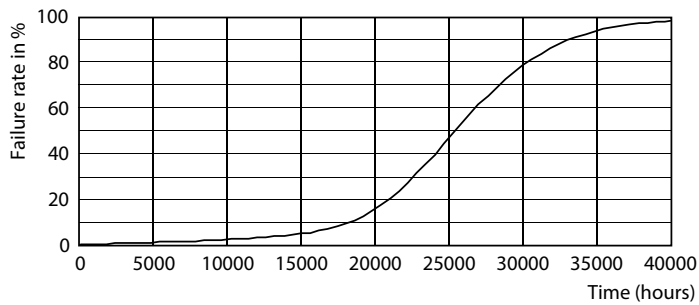

Käyttöikä

Life Expectancy Diagram