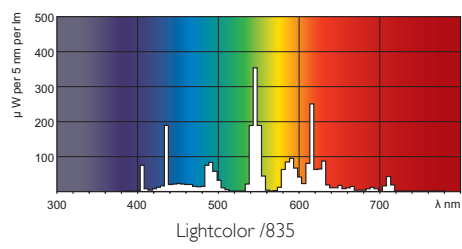

Photometric data

© 2014 Koninklijke Philips N.V. (Royal Philips)
All rights reserved.

Specifications are subject to change without notice. Trademarks are the property of Koninklijke Philips N.V. (Royal Philips) or their respective owners.

www.philips.com/lighting

2014, October 31
data subject to change