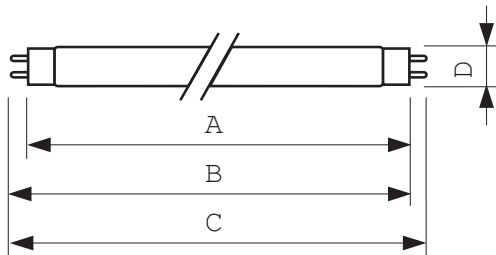

MASTER TL-D Super 80

Lamp Wattage EM 25°C, Rated	36.0 W
Lamp Voltage EM 25°C	103 V
Lamp Current EM 25°C	0.440 A
Dimmable	Yes

• Environmental Characteristics

Energy Efficiency Label (EEL)	A
Mercury (Hg) Content	2.0 mg
Energy consumption kWh/1000h	42 kWh

• Product Dimensions

Base Face to Base Face A	1199.4 (max) mm
Insertion Length B	1204.1 (min), 1206.5 (max) mm

Overall Length C	1213.6 (max) mm
Diameter D	28 (max) mm

• Product Data

Order code	927921083523
Full product code	927921083523
Full product name	MASTER TL-D Super 80 36W/835 1SL
Order product name	MASTER TL-D Super 80 36W/835 1SL/25
Pieces per pack	1
Packing configuration	25
Packs per outerbox	25
Bar code on pack - EAN1	8711500631985
Bar code on outerbox - EAN3	8711500631992
Logistic code(s) - 12NC	927921083523
ILCOS code	FD-36/35/1B-E-G13
Net weight per piece	160.000 gr

Dimensional drawing

MASTER TL-D Super 80 36W/835 1SL

Product	A (Max)	B (Min)	B (Max)	C (Max)	D (Max)
TL-D 36W/835	1199.4	1204.1	1206.5	1213.6	28