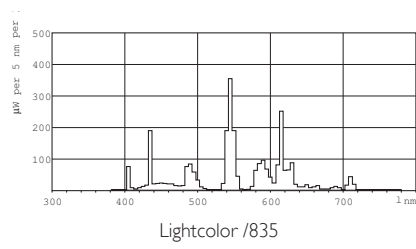

Photometric data

© 2014 Koninklijke Philips N.V. (Royal Philips)
All rights reserved.

Specifications are subject to change without notice. Trademarks are the property of Koninklijke Philips N.V. (Royal Philips) or their respective owners.

www.philips.com/lighting

2014, October 31
data subject to change