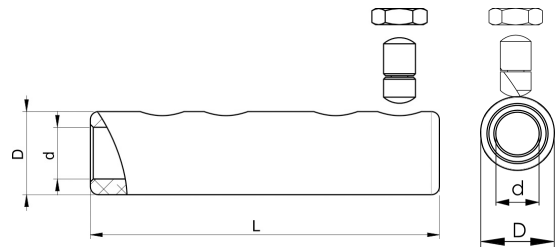

ELPRESS[®]

Product Datasheet

Shearbolt connectors 10 - 630 mm² (reversible screw)

Cable type round mm ²	Cable type sector mm ²	Name	Screen conductor	Screen conductor (with filling piece)	d (mm)	D	L	s	Pcs/pack
50-95	50-95	SC95R95S	70-95	16-57 (SC95N/PEN)	16,0	27,0	114	58	1
95-150	95-120	SC150R95S	70-95		16,0	27,0	114	58	1
185-240	120-185	SC240R185S			20,0	33,5	134	64	1
300-400	240	SC400R240S			25,8	41,5	175	87	1
500-630	-	SC630R			33,0	49,0	210	106	1

s = strip length

ELPRESS[®]