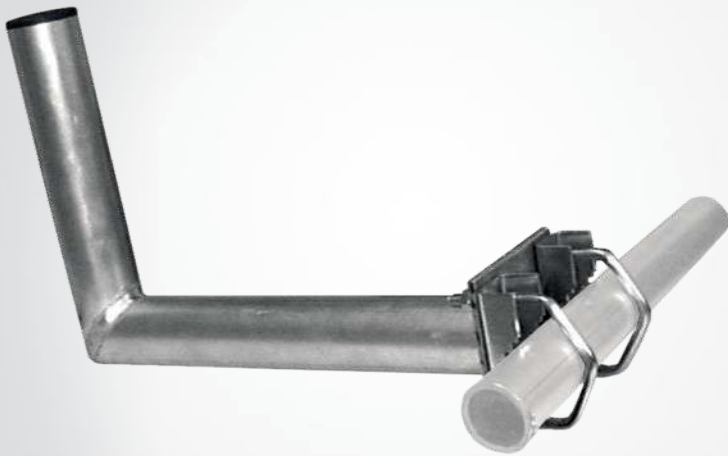

## Mast / Balcony Rail Mount

This SCHWAIGER® mast/balcony rail mount is suitable for mounting offset dishes to a horizontal or vertical pipe, e.g. a balcony rail. The fastening brackets are universally adjustable and can be used for most pipe diameters. By eliminating the brackets, the base plate can be directly installed to a wall.

## FEATURES (MAL30A 001)

- suitable for mounting SAT or terrestrial antennas to a horizontal or vertical pipe (e.g. balcony rail)
- fastening brackets can be universally adjusted to fit pipes of almost all common diameters
- the base plate can also be mounted directly to a wall by skipping the fastening brackets

## TECHNICAL DATA

quality	** Professional
Wall distance	300 mm
Diameter	48 mm
Material of product	Aluminium stainless
Base plate (width)	100 mm
Base plate (height)	100 mm
Base plate (depth)	34 mm
Colour	silver
Dimensions (width)	100 mm
Dimensions (height)	100 mm
Dimensions (depth)	310 mm
packaging	bulk