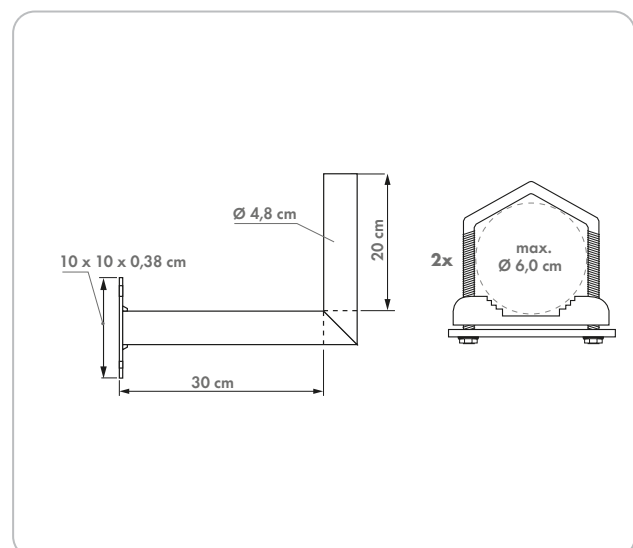

## Mast / Balcony Rail Mount

This SCHWAIGER® mast/balcony rail mount is suitable for mounting offset dishes to a horizontal or vertical pipe, e.g. a balcony rail. The fastening brackets are universally adjustable and can be used for most pipe diameters. By eliminating the brackets, the base plate can be directly installed to a wall.

## FEATURES (MAL30A 001)

- suitable for mounting SAT or terrestrial antennas to a horizontal or vertical pipe (e.g. balcony rail)
- fastening brackets can be universally adjusted to fit pipes of almost all common diameters
- the base plate can also be mounted directly to a wall by skipping the fastening brackets

## TECHNICAL DATA

quality	** Professional
Wall distance	300 mm
Diameter	48 mm
Material of product	Aluminium stainless
Base plate (width)	100 mm
Base plate (height)	100 mm
Base plate (depth)	34 mm
Colour	silver
Dimensions (width)	100 mm
Dimensions (height)	100 mm
Dimensions (depth)	310 mm
packaging	bulk